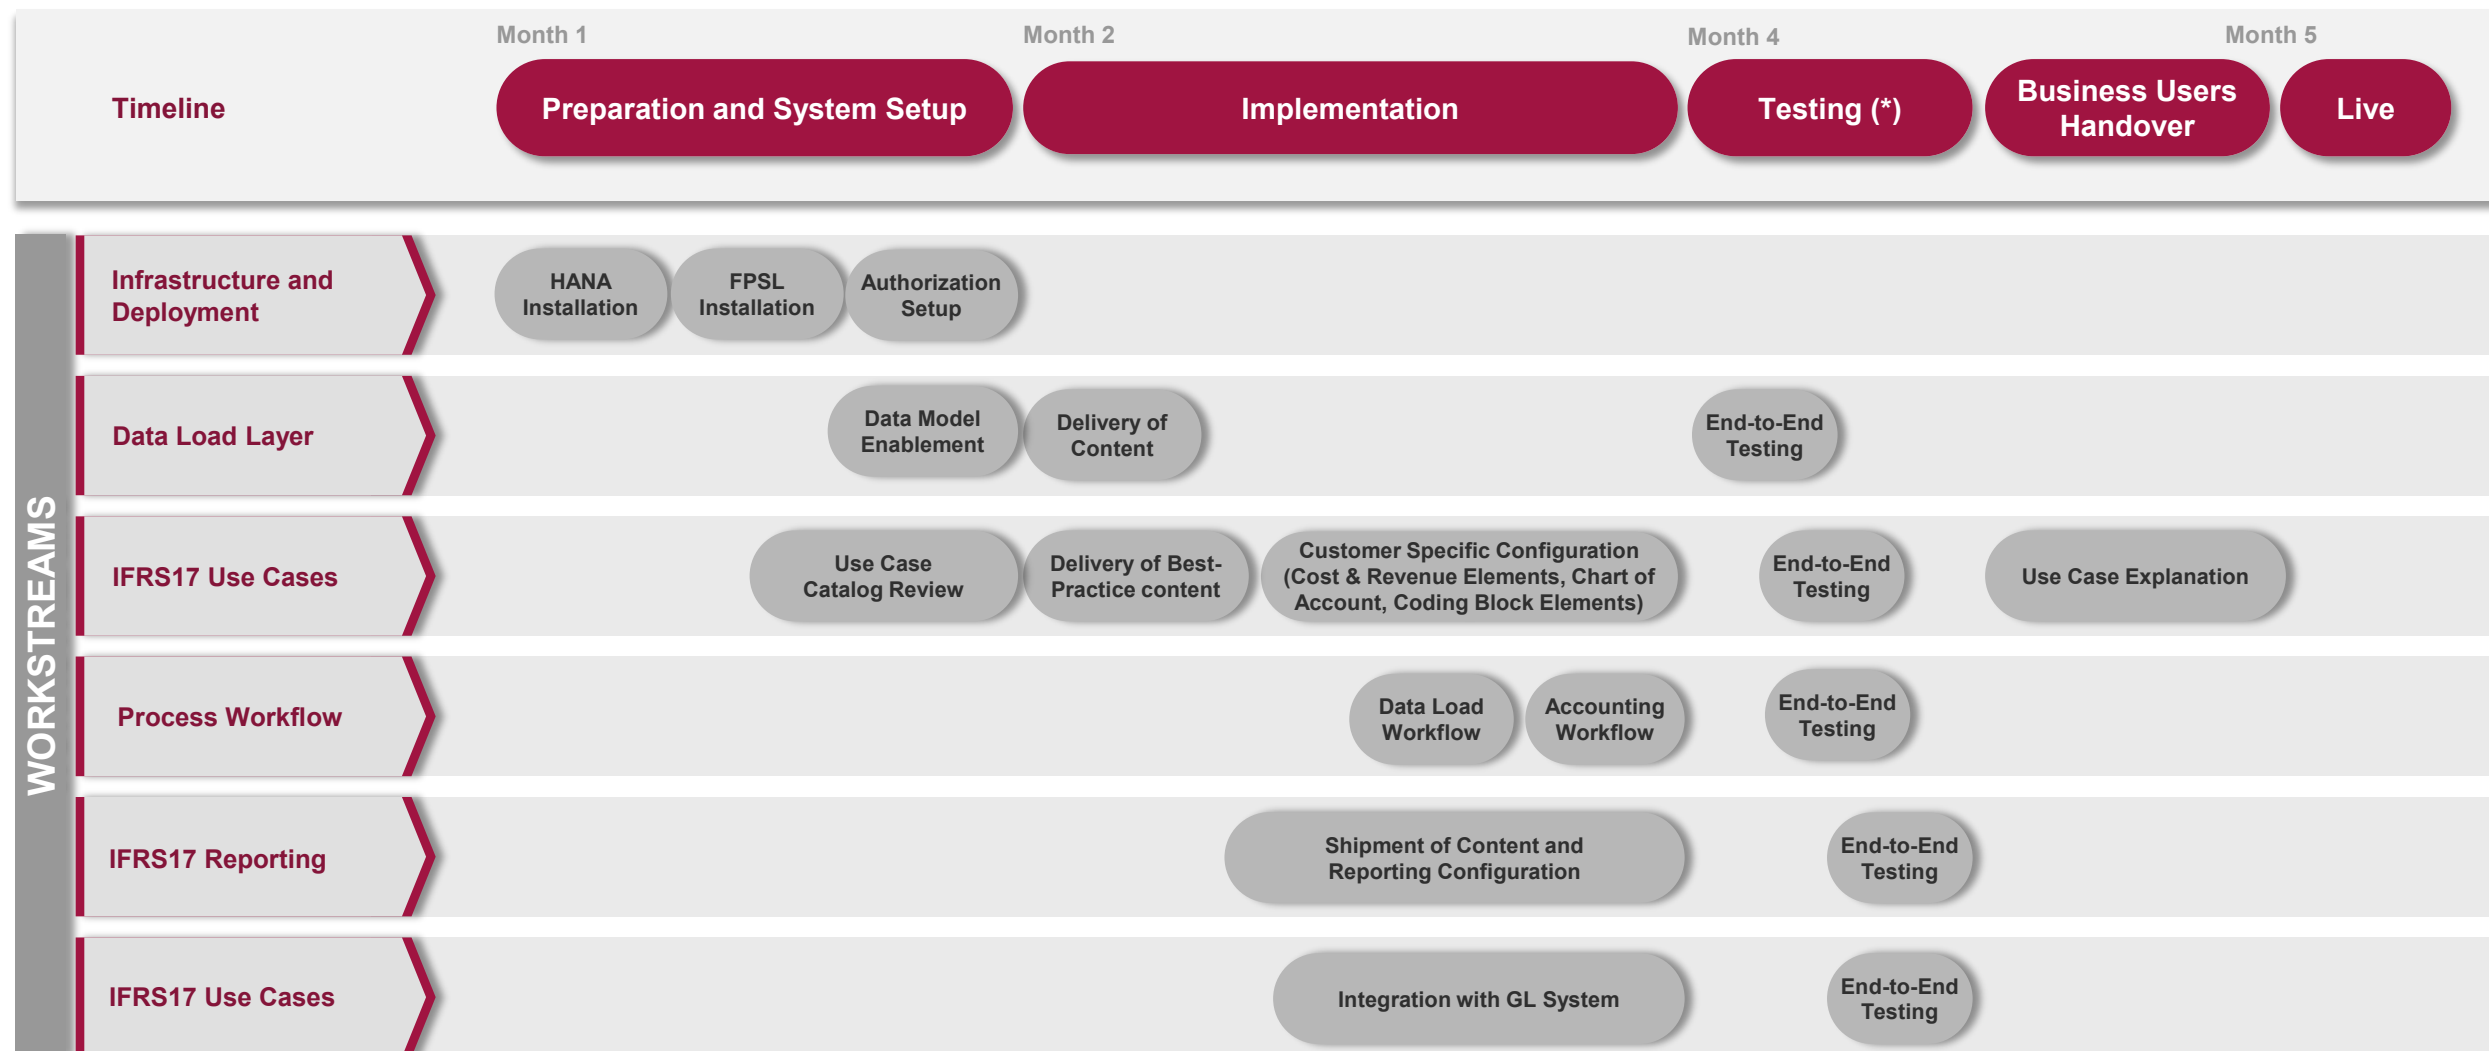

Eco Delivery Implementation

(*) msg global brings best practice data set for best coverage of test cases. Test with customer data (when available) can also be added on request.